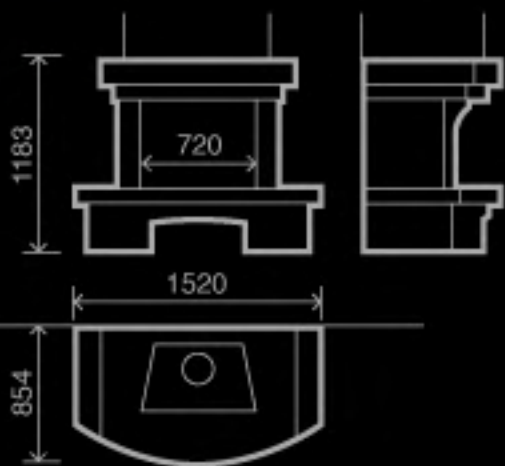

Brussels R-022

Светлый состаренный кирпич,
ракушечник Du Gard, деревянная полка

Light antique bricks, Du Gard stone,
wood beam