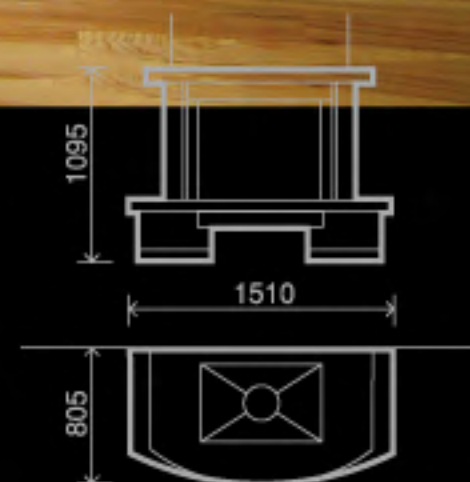

Lille Mt-004

Песчаник Dordogne и мрамор Emperador
Dordogne stone and marble Emperador