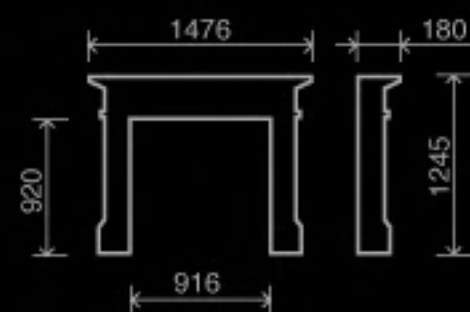

Cosby К-004

Дуб, мрамор Daino Reale или Crema Marfil

Oak wood, marble Daino Reale or Crema Marfil