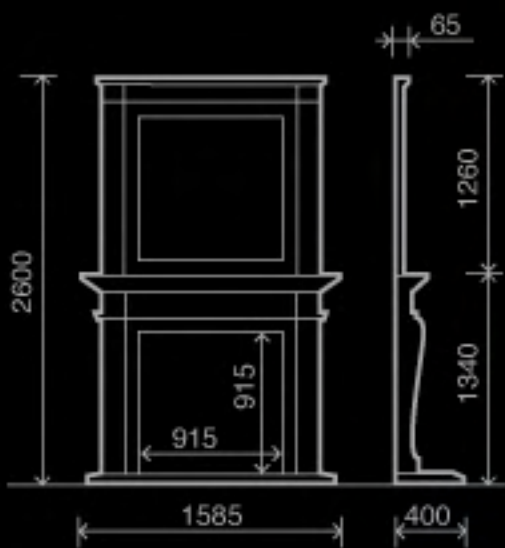

Aston K-031

Дерево Махагони, мрамор Onix Crema
Mahogany wood, marble Onix Crema