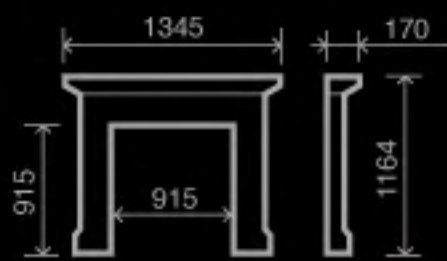

Derby К-008

Черная ольха, гранит Absolut Black
Black Alder wood, granite Absolut Black